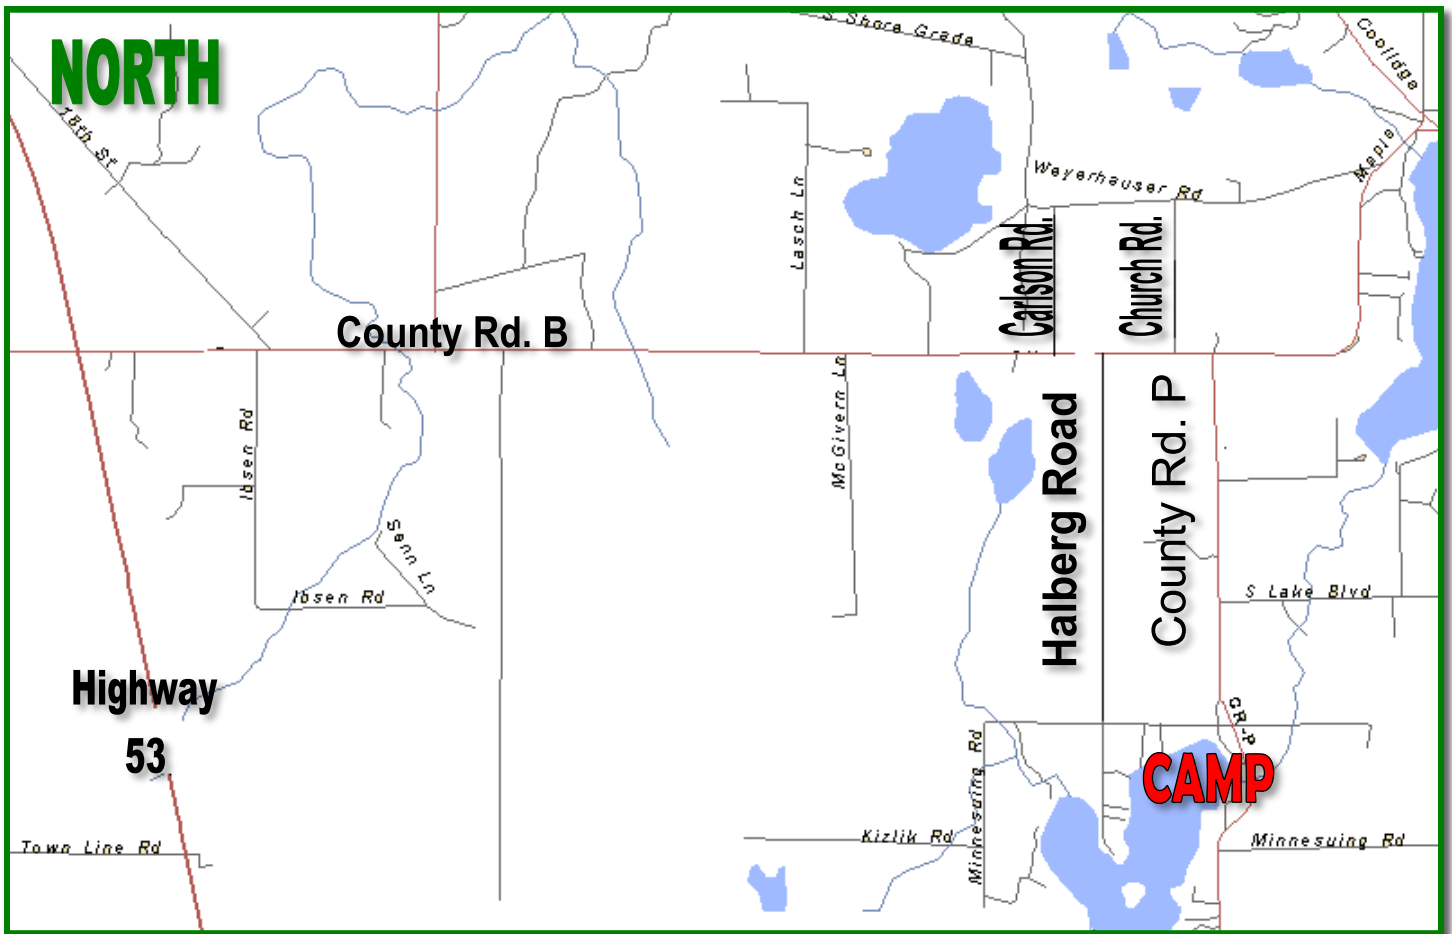

**Camp Address (GPS) Assembly Park Camp 10682 E. Minnesuing Acres Dr.**

*Map &  
Directions*

**Hwy. 53 North  
(10 miles north of Solon Springs)  
To Cnty. Rd. "B".  
East on Cnty. Rd. "B" for 4 miles.  
Right on Hallberg Road for 1.4 miles  
Turn left - 1/4 mile.  
Camp is on right side of road.**